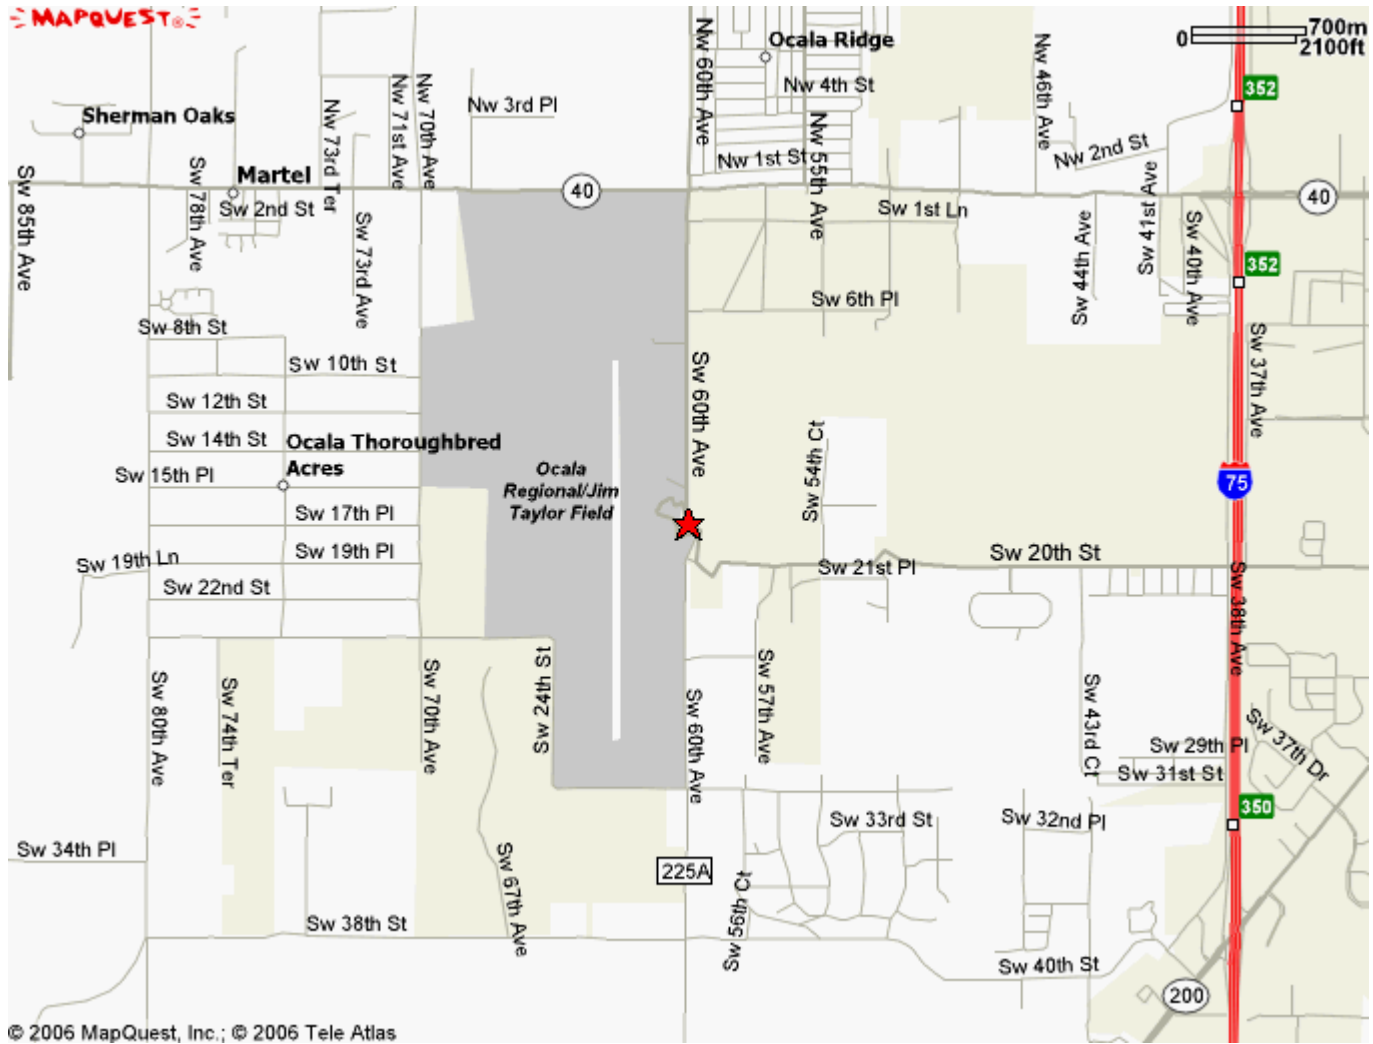

## Directions to the Ocala Breeders Sales Indoor Auditorium 1701 SW 60<sup>th</sup> Avenue Ocala, FL 34474

**From the North:** Take Interstate 75 South. Take Exit 352 for State Road 40 (i.e. Silver Springs Blvd.) turning right onto State Road 40. Travel West on State Road 40 until you reach SW 60<sup>th</sup> Avenue. Turn left onto SW 60<sup>th</sup> Avenue. The Ocala Breeders Sales Auditorium will be on the left side of the road across from the Ocala Regional Airport and the indoor auditorium is in the main building of the Ocala Breeders Complex.

**From the South:** Take Interstate 75 North. Take Exit 350 for Highway 200 (i.e. College Road) and turn left onto Highway 200. Travel South West on State Road 200 until you reach SW 60<sup>th</sup> Avenue. Turn right onto SW 60<sup>th</sup> Avenue. The Ocala Breeders Sales Auditorium will be on the right side of the road across from the Ocala Regional Airport and the indoor auditorium is in the main building of the Ocala Breeders Sales Complex.

**From the West:** Take State Road 40 East to SW 60<sup>th</sup> Avenue. Turn right onto SW 60<sup>th</sup> Avenue. The Ocala Breeders Sales Auditorium will be on the left side of the road across from the Ocala Regional Airport and the indoor auditorium is in the mail building of the Ocala Breeders Sales Complex. Or take Highway 200 north east to SW 60<sup>th</sup> Avenue. Turn left onto SW 60<sup>th</sup> Avenue. The Ocala Breeders Sales Auditorium will be on the right side of the road across from the Ocala Regional Airport and the indoor auditorium is in the main building of the Ocala Breeders Sales Complex.